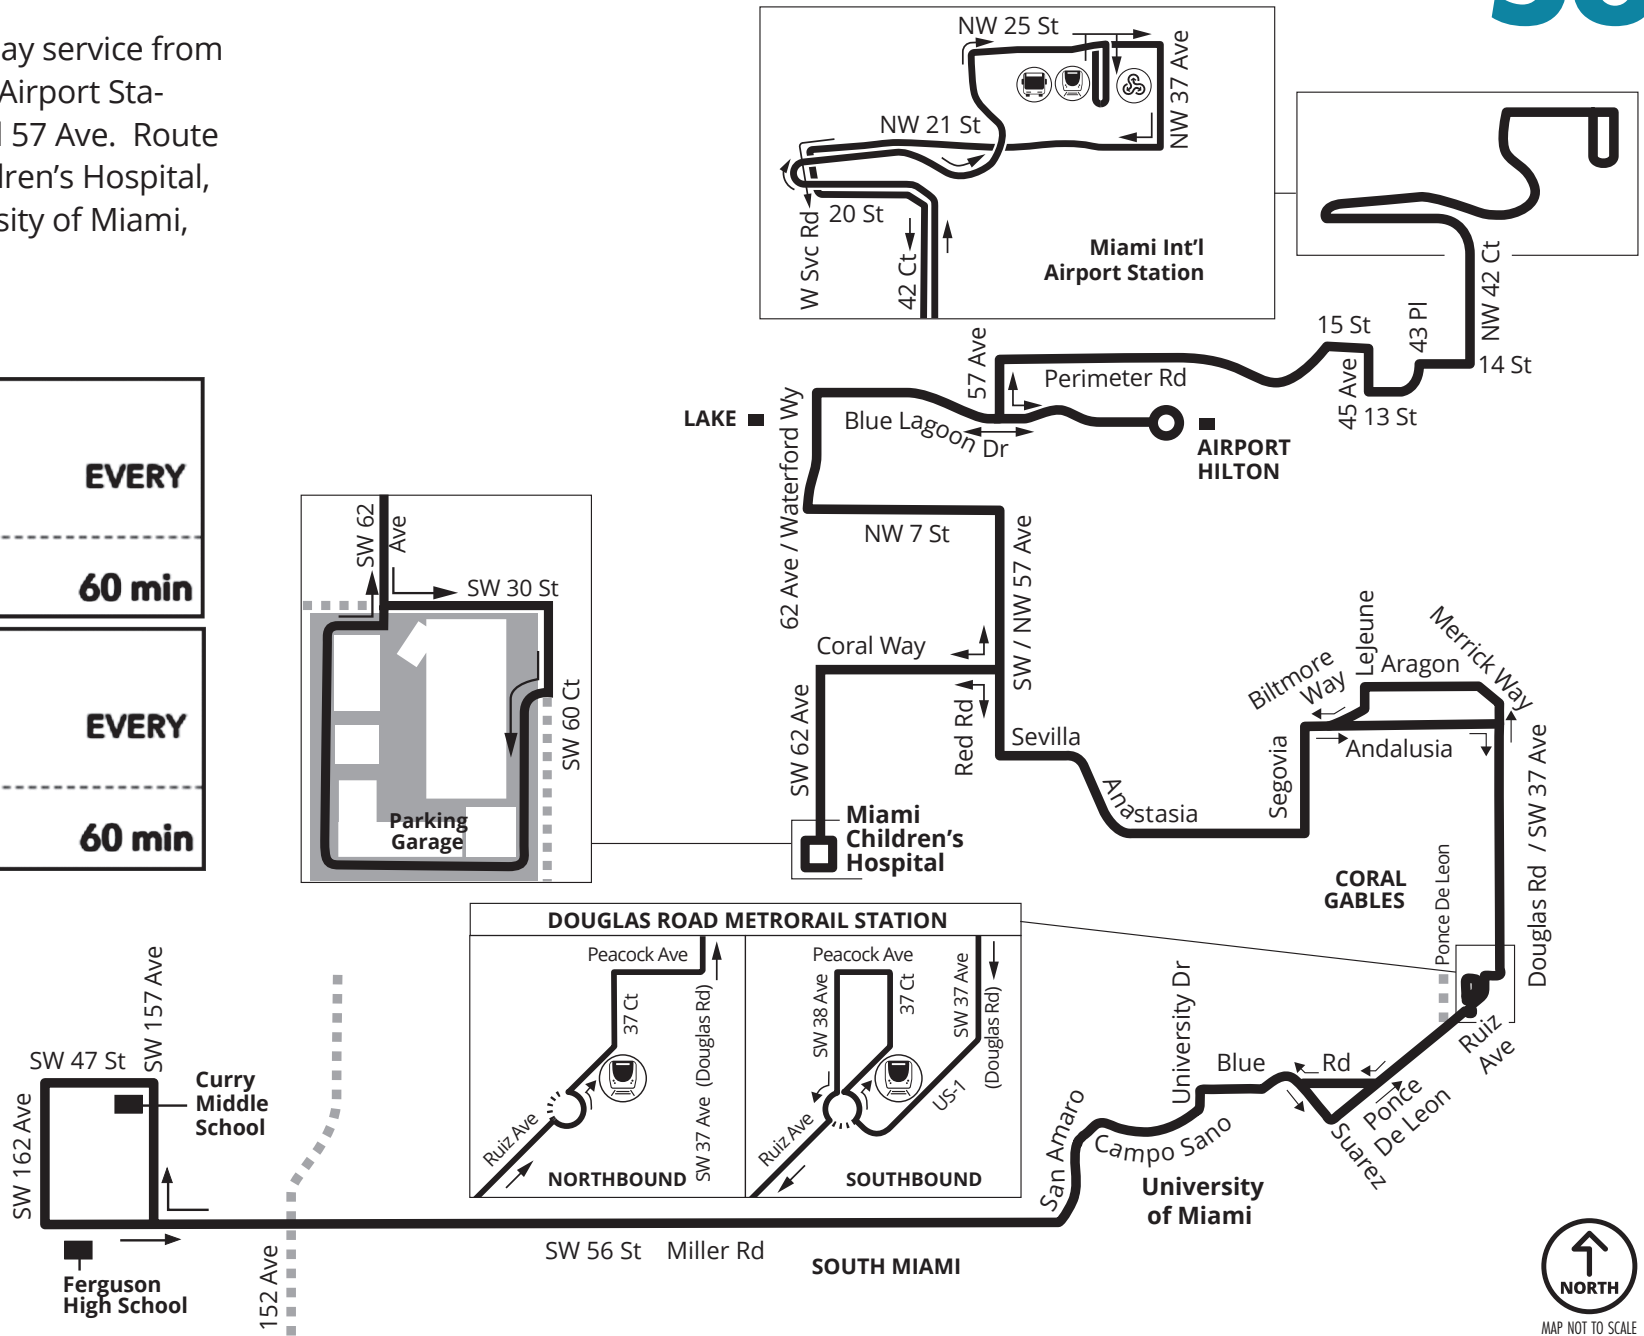

**AIRPORT – MILLER RD/162 AVE VIA CORAL GABLES**

Weekday and Saturday service from SW 56 St/162 Ave to Airport Station via SW 56 St and 57 Ave. Route serves Nicklaus Children’s Hospital, Coral Gables, University of Miami, Douglas Rd. Station

MAP NOT TO SCALE