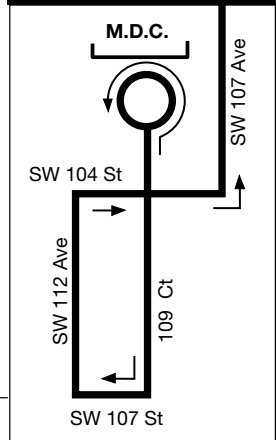

M.D.C.

SW 107 Ave

SW 104 St

SW 112 Ave

109 Ct

SW 107 St

@GoMiamiDade

GO Miami-Dade Transit