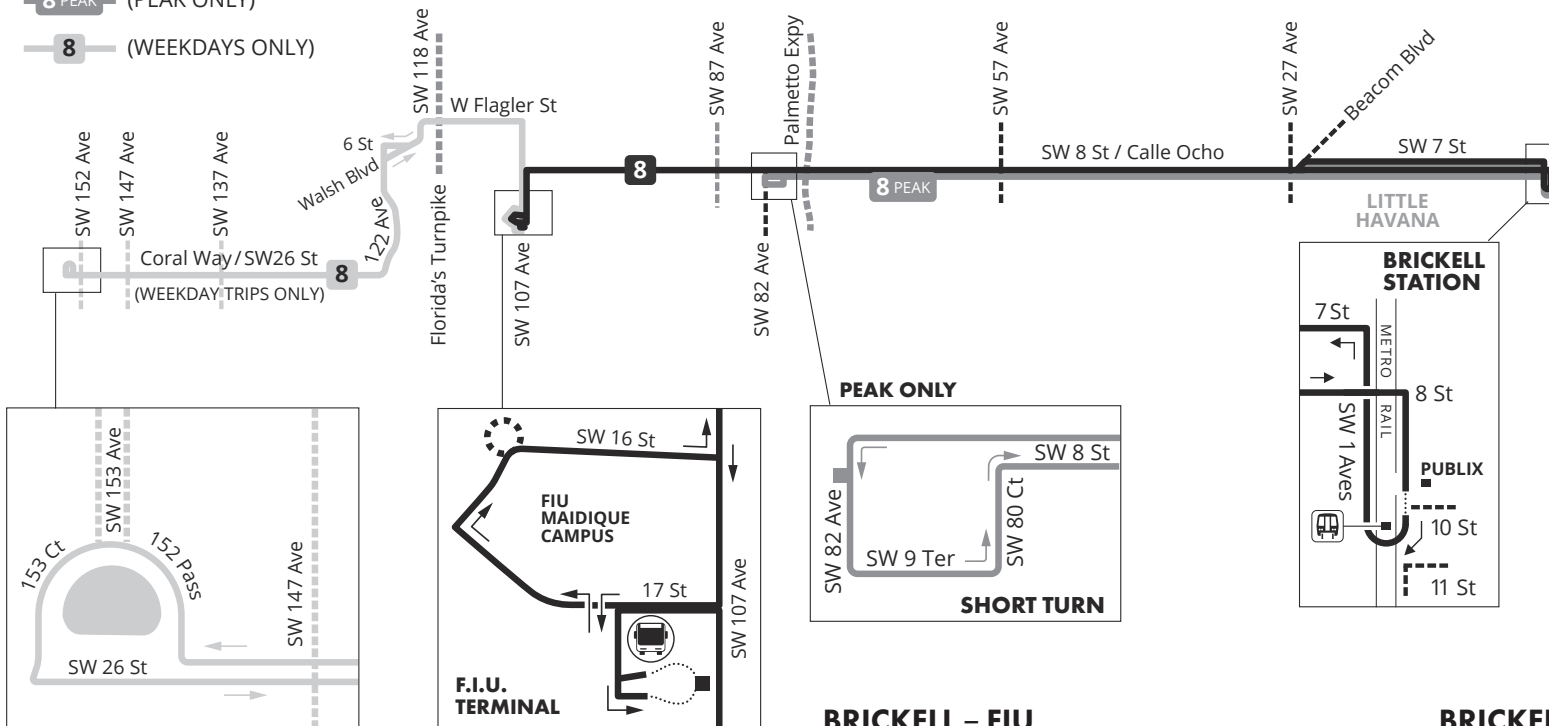

BRICKELL – FIU – SW 152 AVE/26 ST VIA SW 8 ST

Weekday and weekend service from FIU to Brickell Station via SW 8 St. On weekdays, Route 8 travels from SW 152 Ave/26 St to Brickell Station.

	Weekdays	Weekends
Peak Frequency	15/30	30
Off Peak Frequency	30	
Span of Service	4:30 AM to 12:00 AM	5:00 AM to 12:00 AM Sat 5:00 AM to 11:20 PM Sun

- (WEEKENDS)
- (PEAK ONLY)
- (WEEKDAYS ONLY)

BRICKELL – SW 152 AVE/26 ST

Weekday		
FROM	TO	EVERY
04:30	06:00	30 min
06:00	19:00	30 min
19:00	24:00	60 min

BRICKELL – FIU

Saturday			Sunday		
FROM	TO	EVERY	FROM	TO	EVERY
05:00	07:00	30 min	05:00	08:00	60 min
07:00	22:00	30 min	08:00	20:00	30 min
22:00	24:00	60 min	20:00	23:20	60 min

BRICKELL – SW 82 AVE

Weekday		
FROM	TO	EVERY
05:30	09:00	30 min
16:00	19:00	30 min

MAP NOT TO SCALE