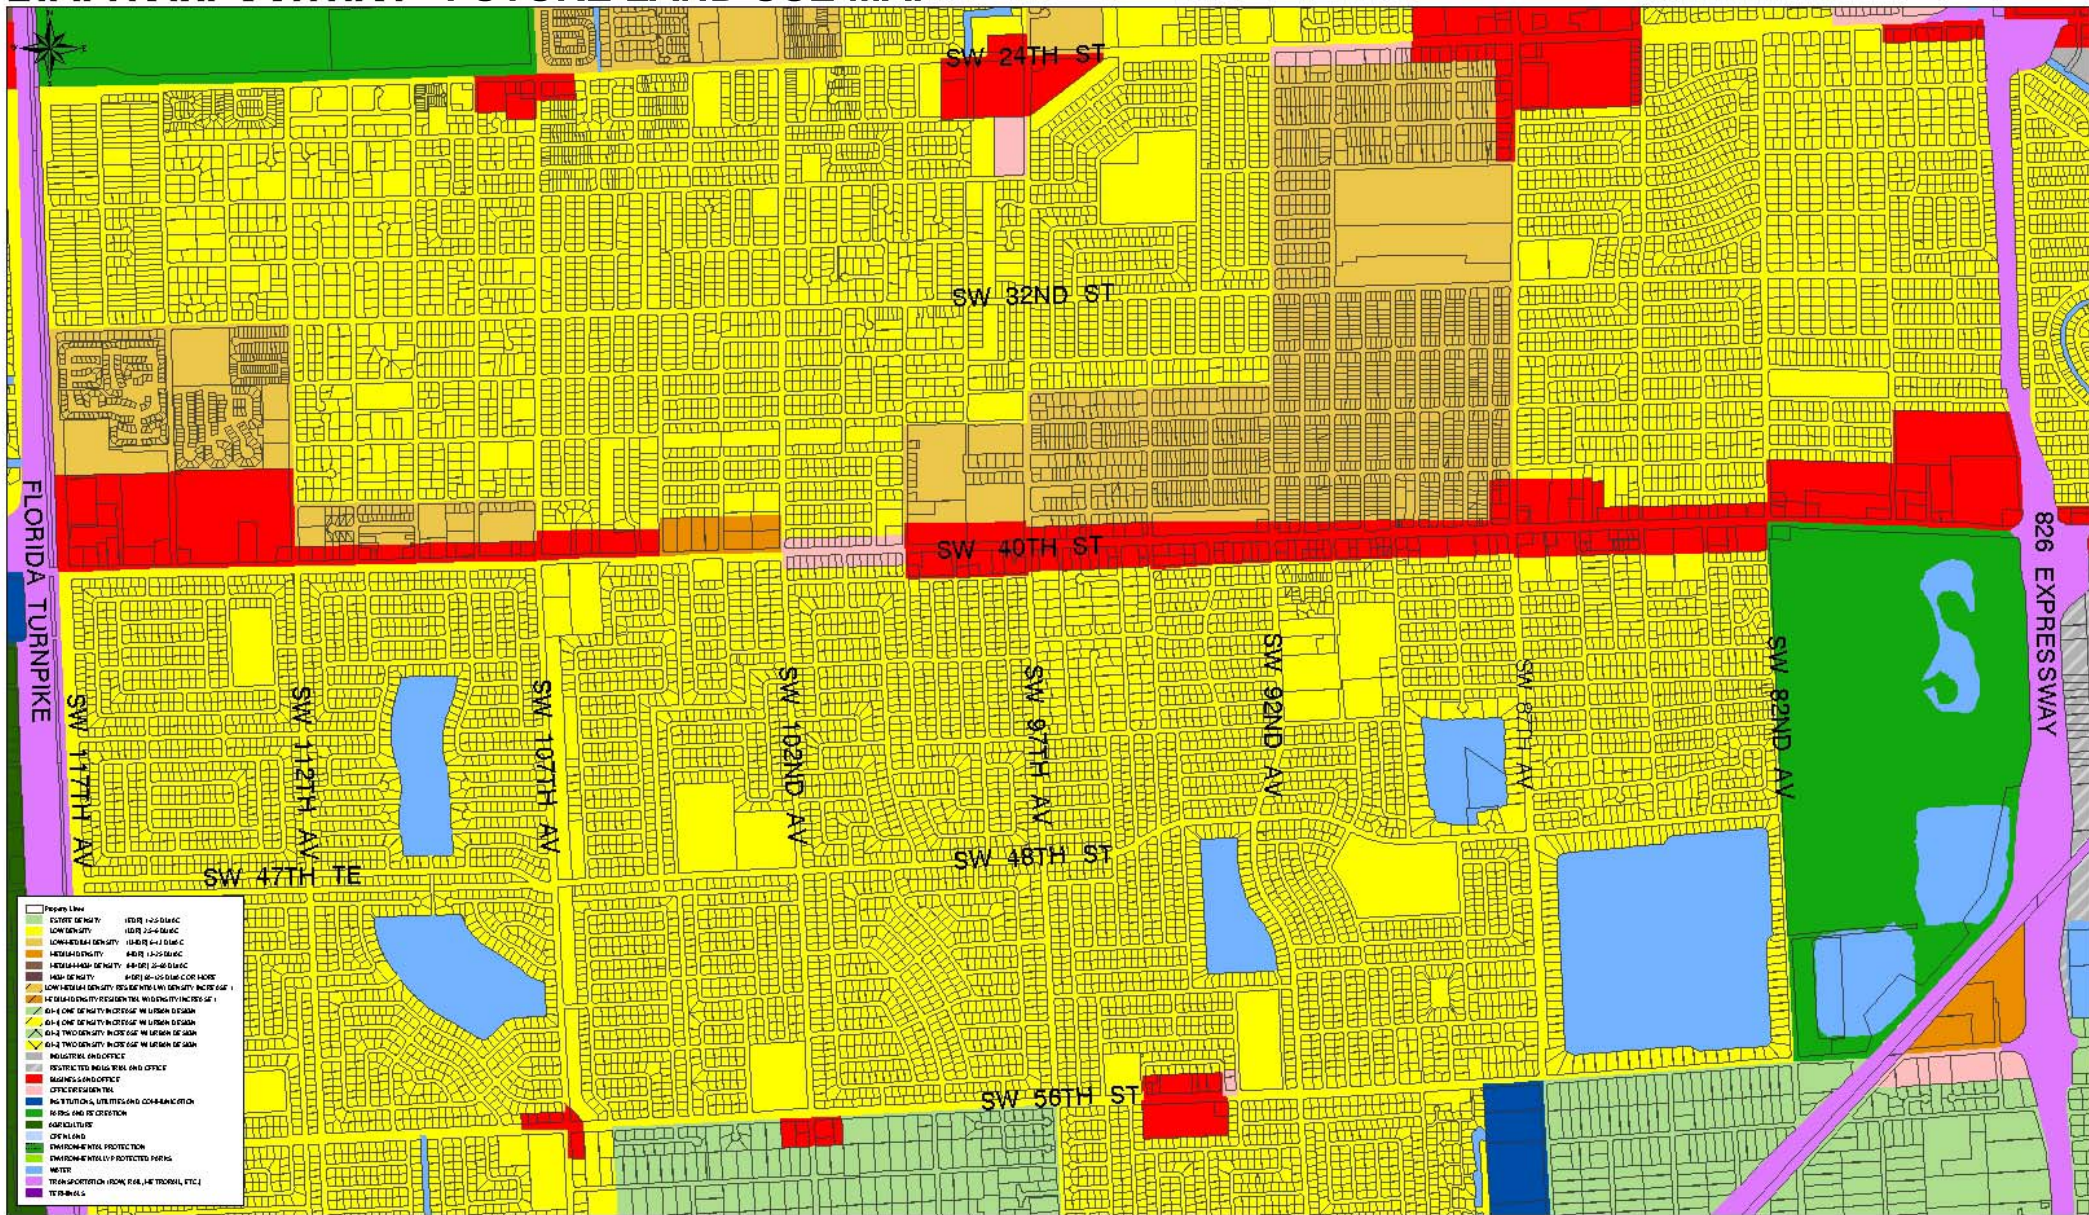

# Bird Road Corridor - FUTURE LAND USE MAP

0 0.15 0.3 0.6 Miles